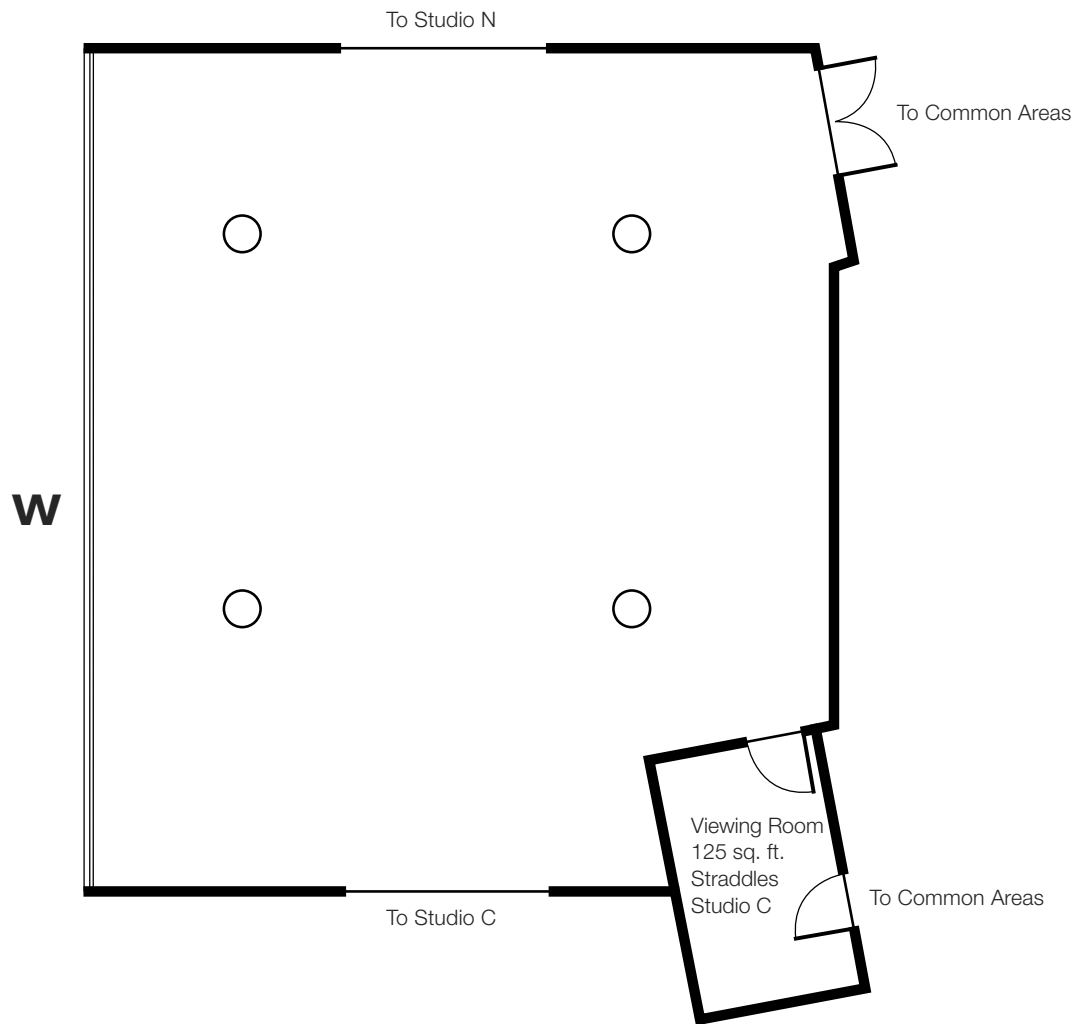

Studio C

2,000 sq. ft.

Ceiling Height 14 ft.

Southern and Western exposures

Full Daylight/Blackout capability

Hair + Makeup Station

Moveable Wall allows expansion into Studios A, N + O

Studio A

1,800 sq. ft.

Ceiling Height 14 ft.

Western exposure

Full Daylight/Blackout capability

Hair + Makeup Station

Moveable Wall allows expansion into Studios C, N + O

canoe

N

Studio N

3,000 sq. ft.

Ceiling Height 14 ft.

Northern and Western exposures

Full Daylight/Blackout capability

Hair + Makeup Station

Moveable Wall allows expansion into Studios C, A + O

canoe

N

Studio O

2,200 sq. ft.

Ceiling Height 14 ft.

Northern exposure

20 ft. wide by 24 ft. long Cyc on East Wall

Full Daylight/Blackout capability

Hair + Makeup Station