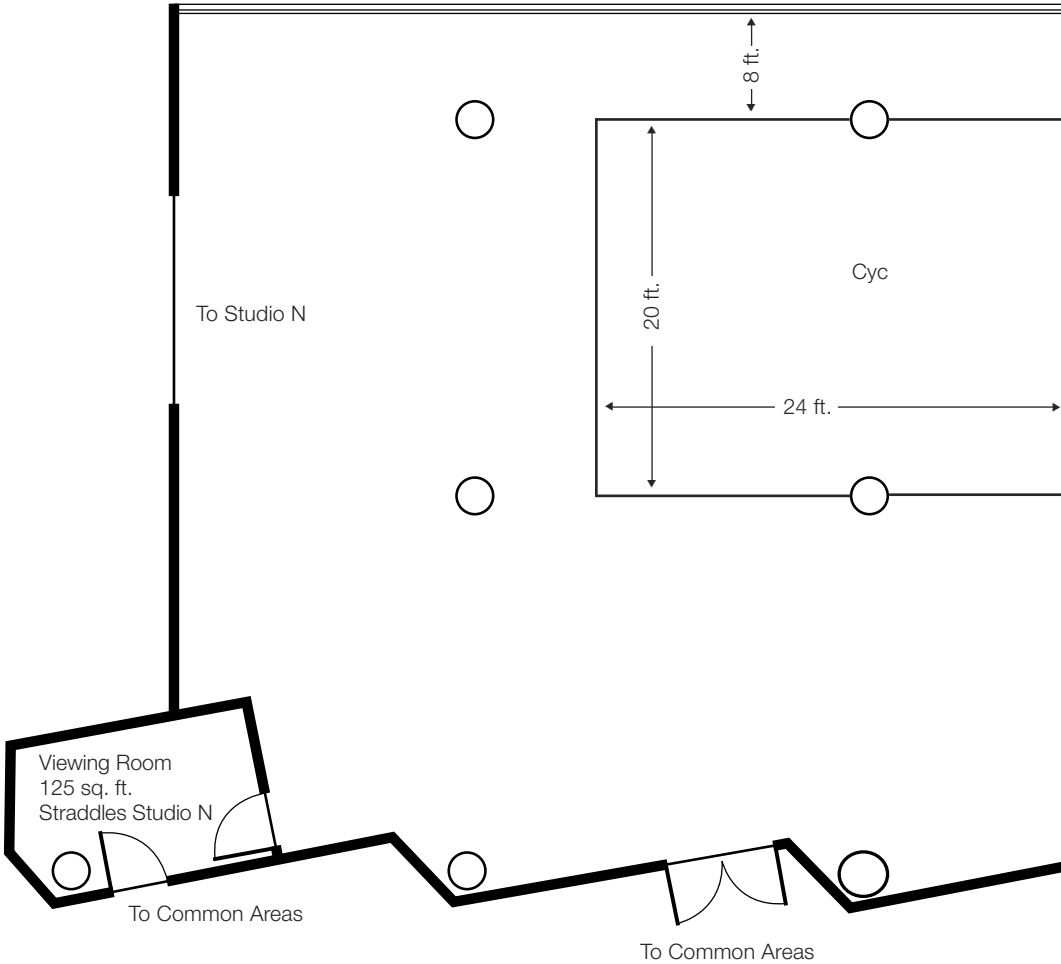

Studio C

2,000 sq. ft.

Ceiling Height 14 ft.

Southern and Western exposures

Full Daylight/Blackout capability

Hair + Makeup Station

Moveable Wall allows expansion into Studios A, N + O

Studio A

1,800 sq. ft.

Ceiling Height 14 ft.

Western exposure

Full Daylight/Blackout capability

Hair + Makeup Station

Moveable Wall allows expansion into Studios C, N + O

canoe

N

Studio N

3,000 sq. ft.

Ceiling Height 14 ft.

Northern and Western exposures

Full Daylight/Blackout capability

Hair + Makeup Station

Moveable Wall allows expansion into Studios C, A + O

canoe

N

Studio O

2,200 sq. ft.

Ceiling Height 14 ft.

Northern exposure

20 ft. wide by 24 ft. long Cyc on East Wall

Full Daylight/Blackout capability

Hair + Makeup Station