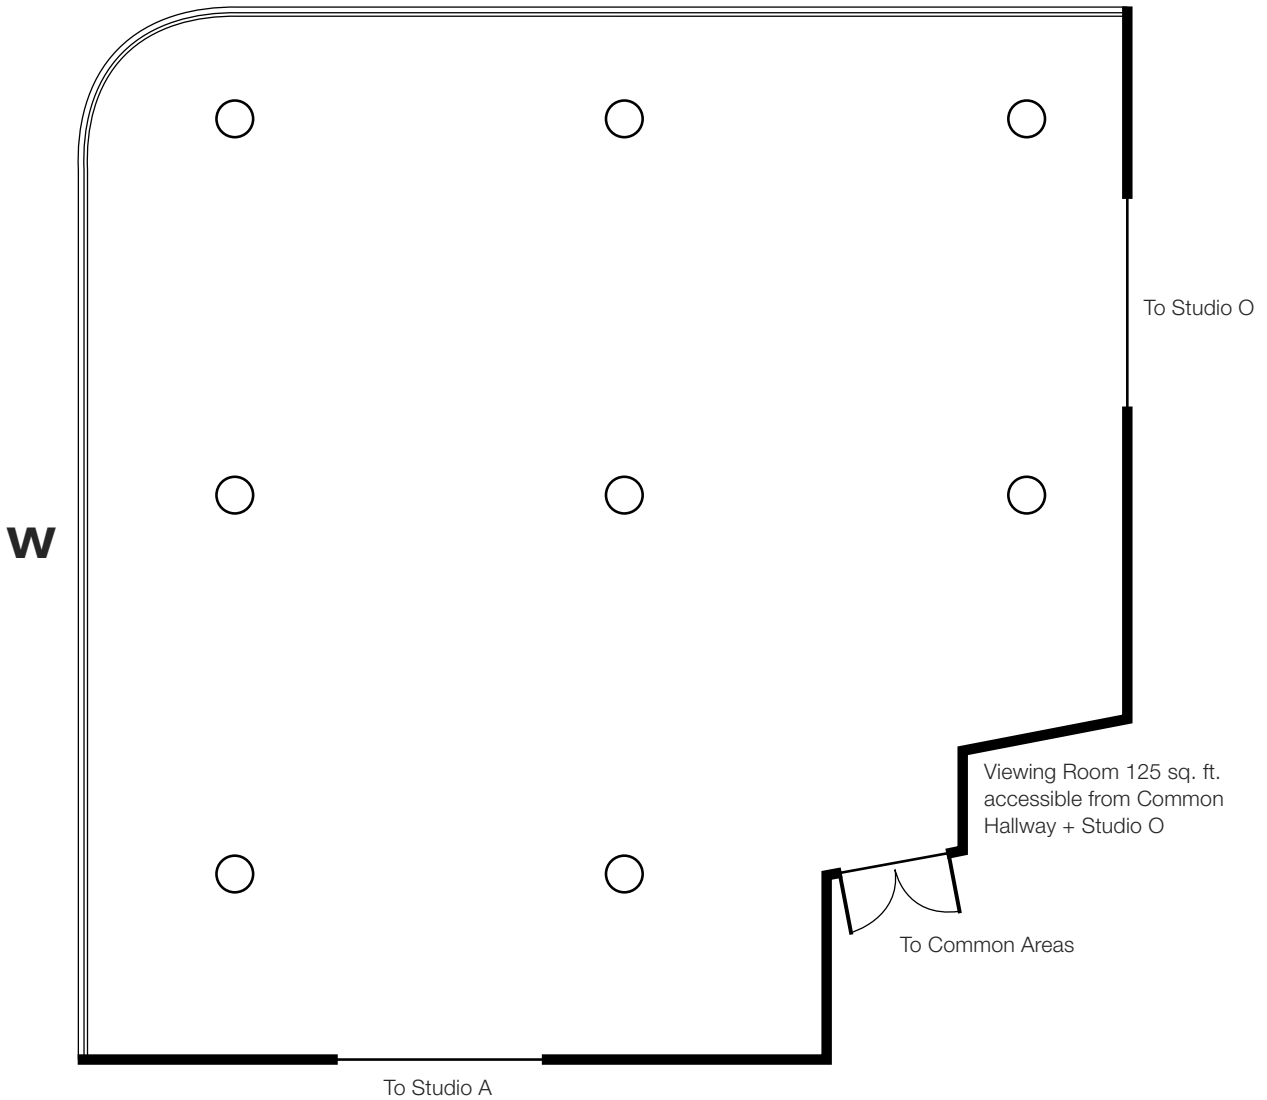

Studio C

2,000 sq. ft.

Ceiling Height 14 ft.

Southern and Western exposures

Full Daylight/Blackout capability

Hair + Makeup Station

Moveable Wall allows expansion into Studios A, N + O

Studio A

1,800 sq. ft.

Ceiling Height 14 ft.

Western exposure

Full Daylight/Blackout capability

Hair + Makeup Station

Moveable Wall allows expansion into Studios C, N + O

canoe

N

Studio N

3,000 sq. ft.

Ceiling Height 14 ft.

Northern and Western exposures

Full Daylight/Blackout capability

Hair + Makeup Station

Moveable Wall allows expansion into Studios C, A + O

canoe

N

Studio O

2,200 sq. ft.

Ceiling Height 14 ft.

Northern exposure

20 ft. wide by 24 ft. long Cyc on East Wall

Full Daylight/Blackout capability

Hair + Makeup Station