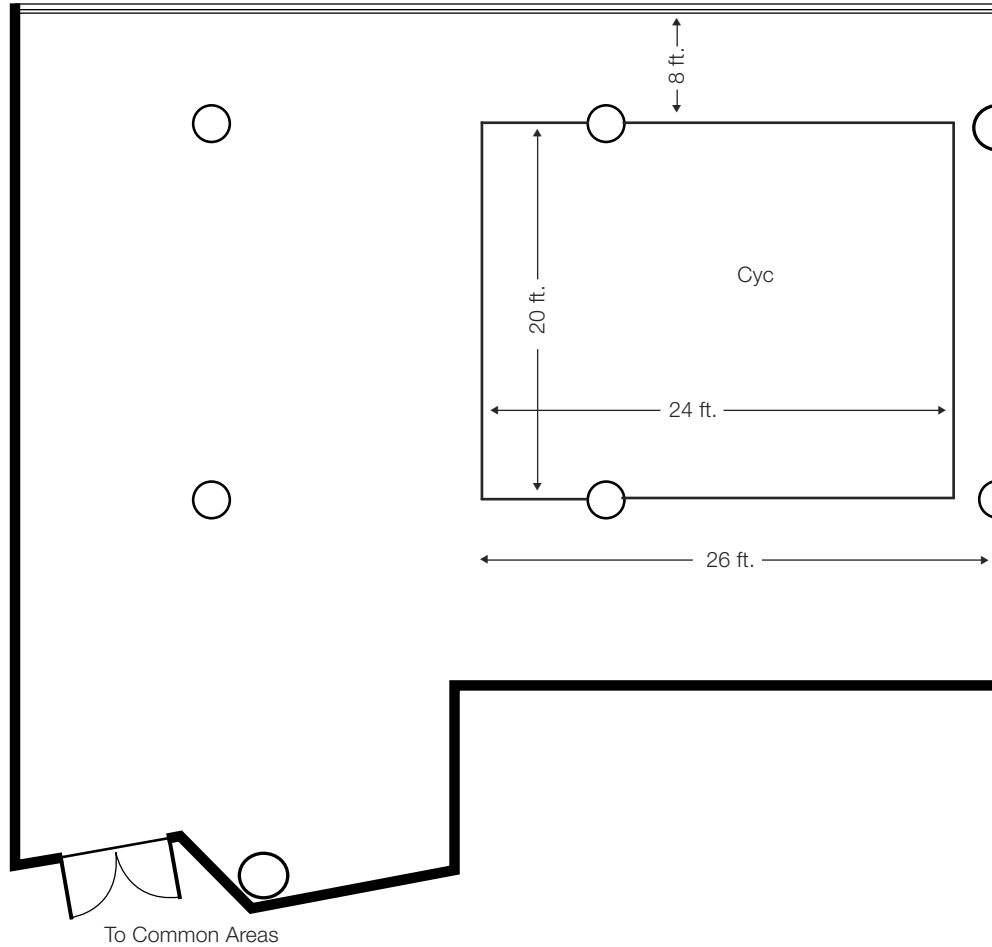

1,800 sq. ft.

Ceiling Height 14 ft.

Western exposure

Full Daylight/Blackout capability

Hair + Makeup Station

Moveable Wall allows expansion into Studios C, N + O

canoe

N

Studio N

3,000 sq. ft.

Ceiling Height 14 ft.

Northern and Western exposures

Full Daylight/Blackout capability

Hair + Makeup Station

Moveable Wall allows expansion into Studios C, A + O

canoe

N

Studio O

2,200 sq. ft.

Ceiling Height 14 ft.

Northern exposure

20 ft. wide by 24 ft. long Cyc on East Wall

Full Daylight/Blackout capability

Hair + Makeup Station

Moveable Wall allows expansion into Studios C, A + N

N

Studio E

2,300 sq. ft.
Ceiling Height 14 ft.
Northern exposure
20 ft. wide by 24 ft. long Cyc on East Wall
Full Daylight/Blackout capability
Hair + Makeup Station