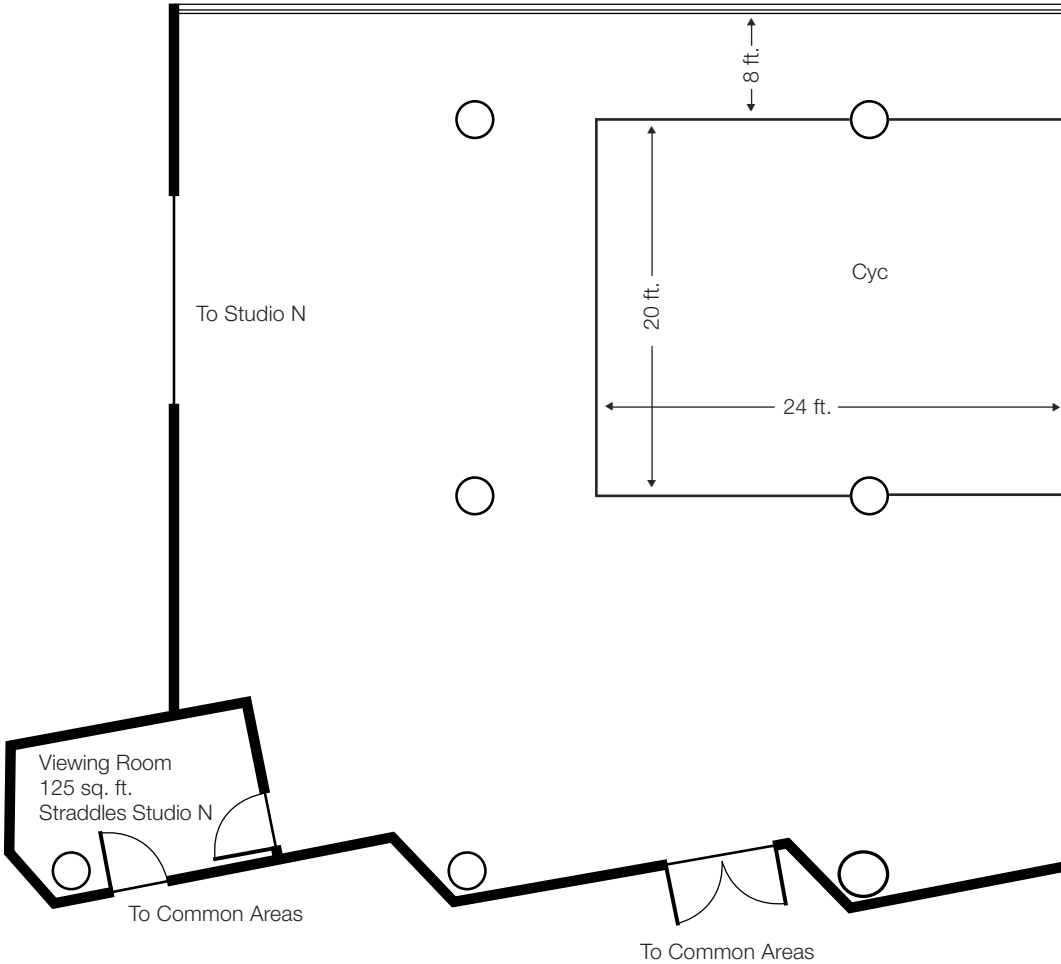

canoe

N

Studio O

2,200 sq. ft.

Ceiling Height 14 ft.

Northern exposure

20 ft. wide by 24 ft. long Cyc on East Wall

Full Daylight/Blackout capability

Hair + Makeup Station

Moveable Wall allows expansion into Studios C, A + N