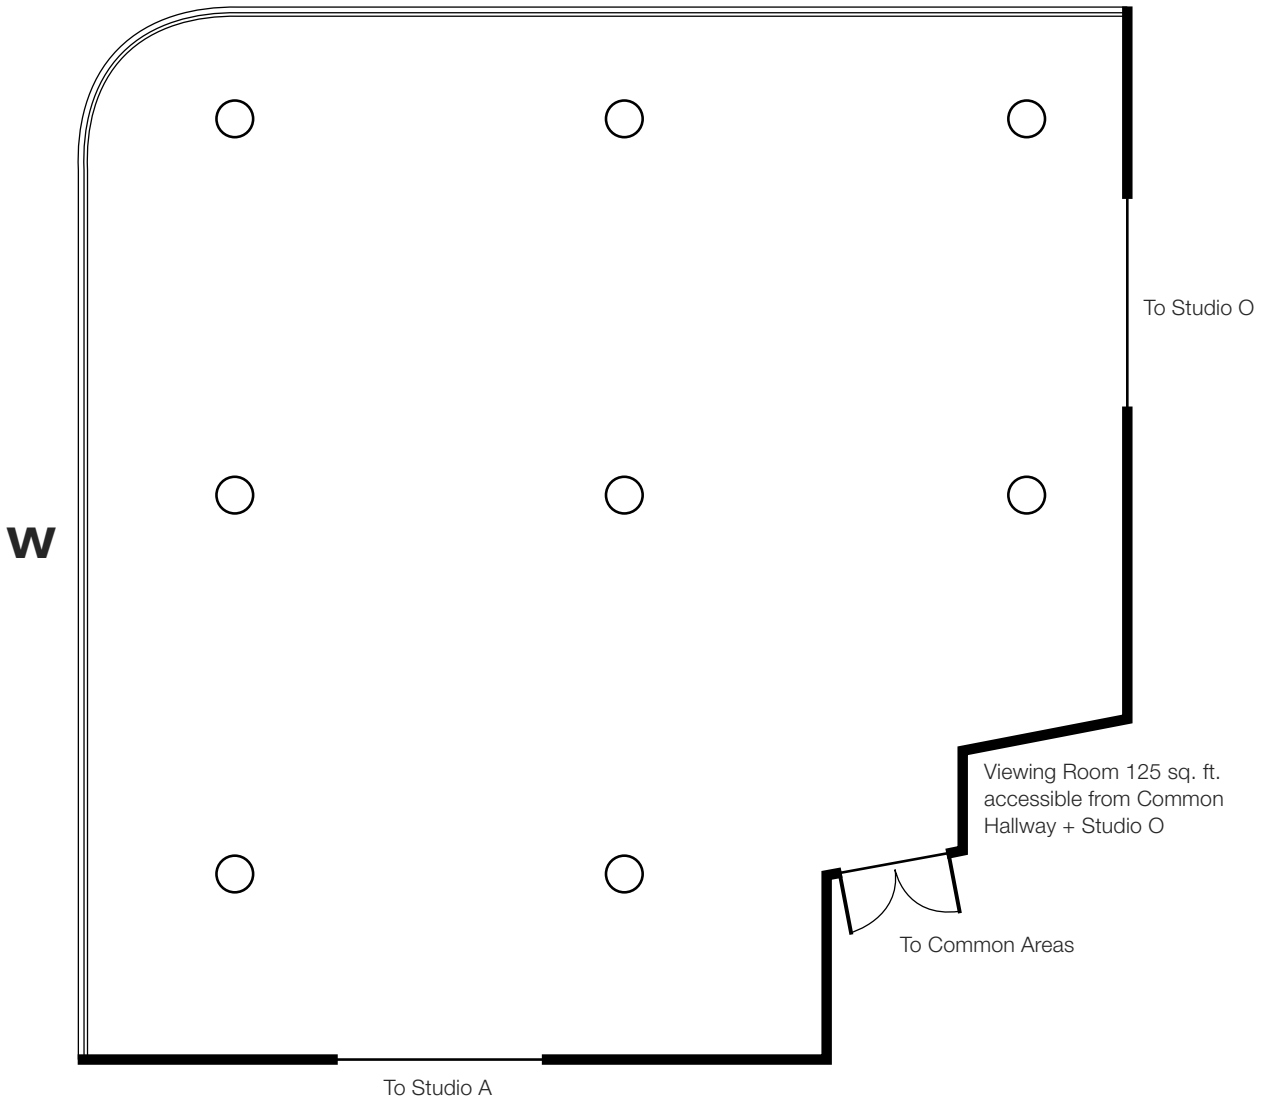

canoe

N

Studio N

3,000 sq. ft.

Ceiling Height 14 ft.

Northern and Western exposures

Full Daylight/Blackout capability

Hair + Makeup Station

Moveable Wall allows expansion into Studios C, A + O