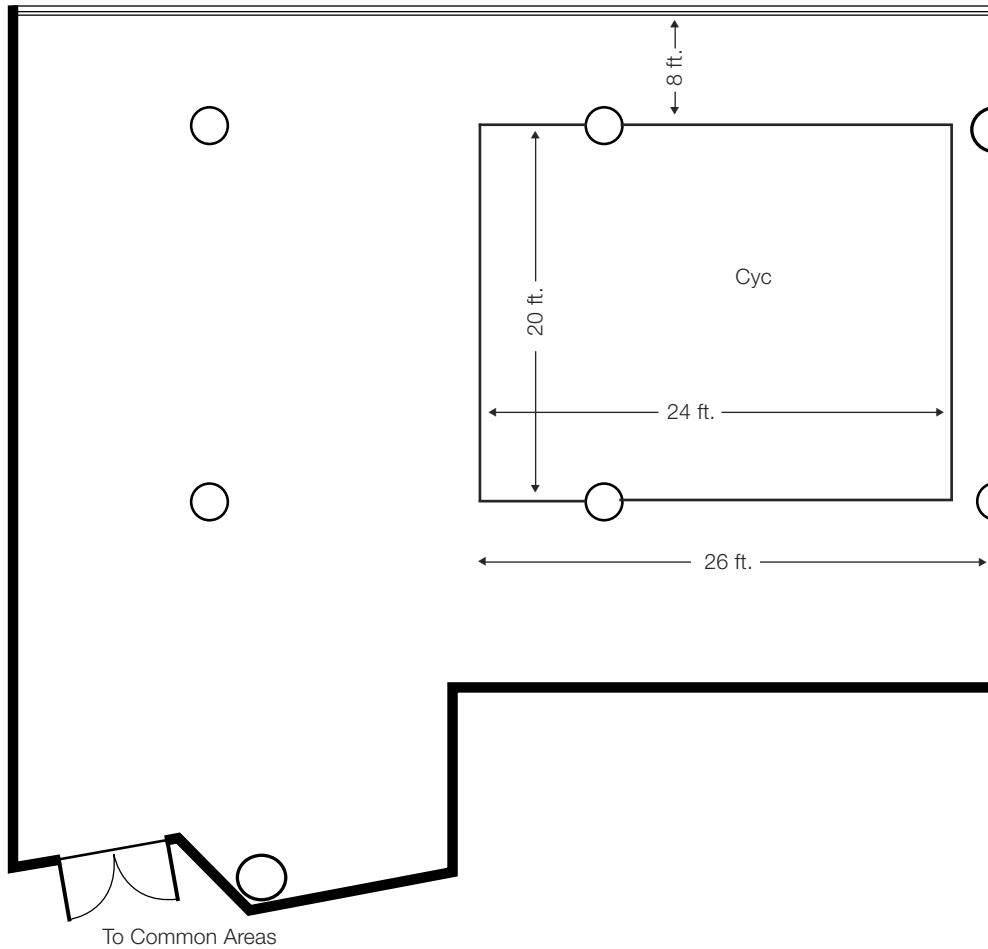

canoe

N

Studio E

2,300 sq. ft.

Ceiling Height 14 ft.

Northern exposure

20 ft. wide by 24 ft. long Cyc on East Wall

Full Daylight/Blackout capability