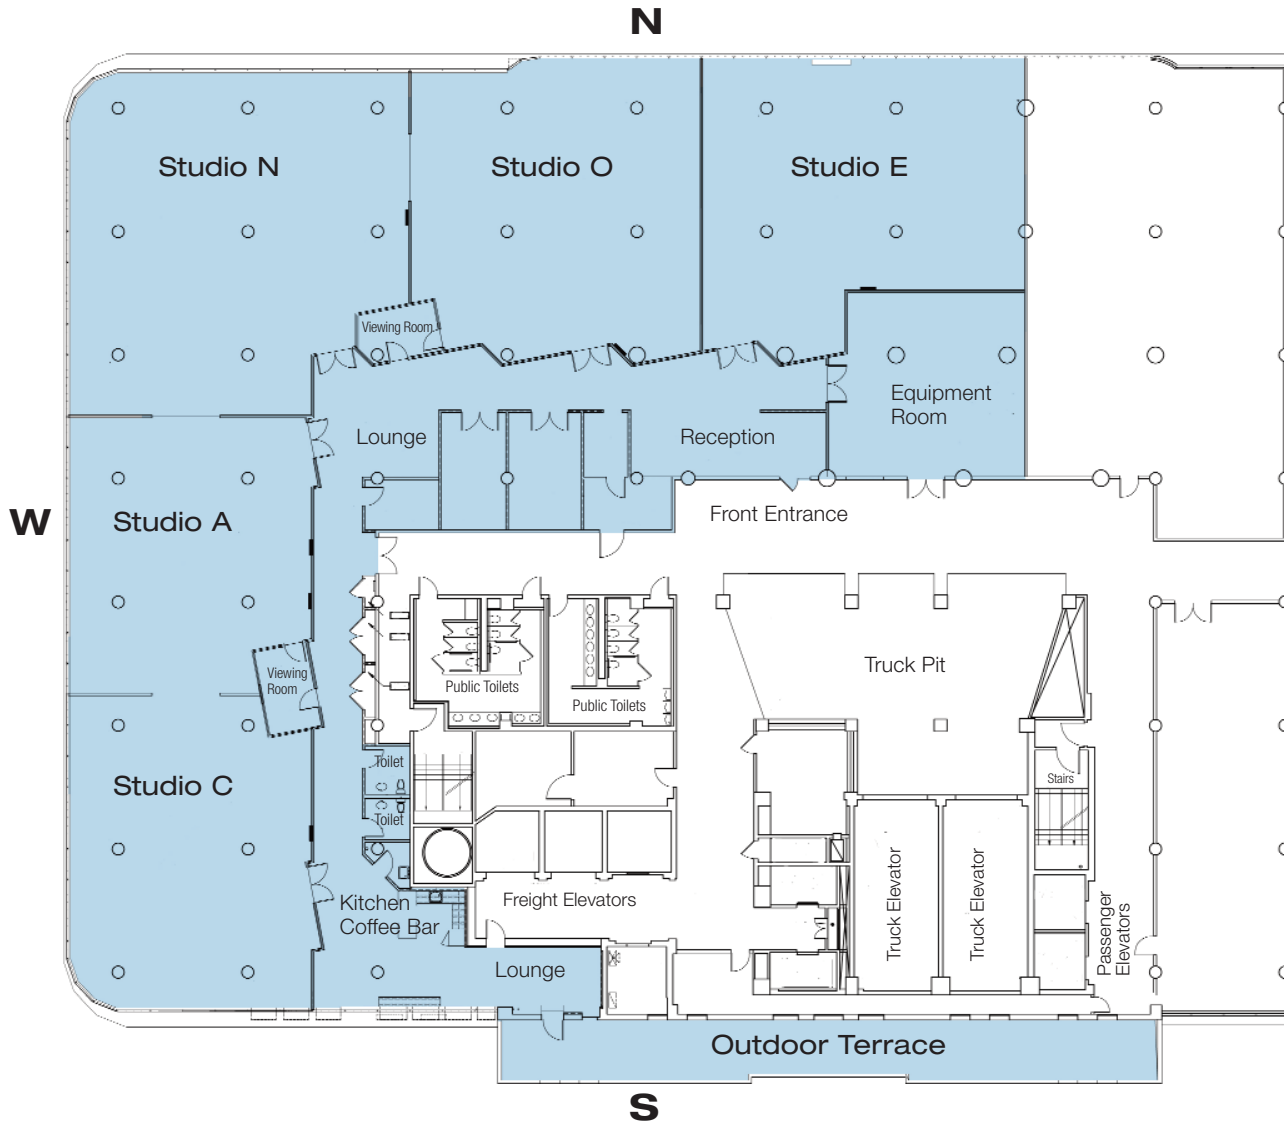

canoe

Canoe Studios Floorplan

Total Studio 22,992 sq. ft.

Total Outdoor Terrace 1,008 sq. ft.

Canoe Studios
601 West 26th Street
Suite 1465
New York, NY 10001

P: 212 924.9020
F: 212 924.9022

canoestudios.com